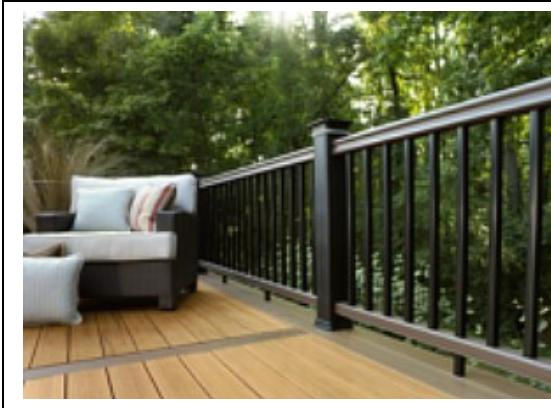

Maximize Outdoor Living with Humphrey's

Humphrey's 2011 Outdoor Living Collection offers an **all-in-one solution** to your decking, railing and exterior furniture needs for your outdoor living space.